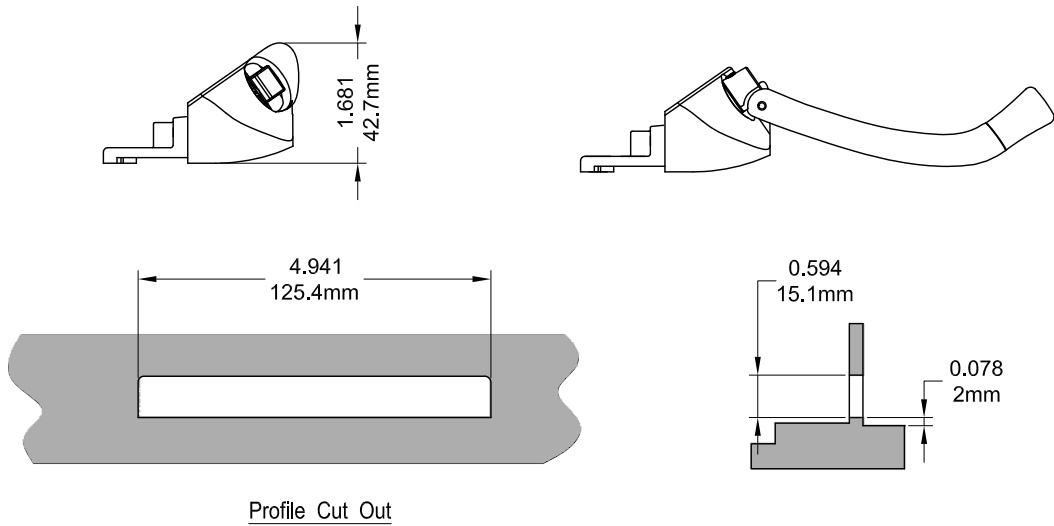

Decore Dyad Operator (Low Profile)

Product Name	Part Number	A (Arm Length)	Match Color
Decore Dyad Operator , 4.5" , LH	132635S - LQSS	4.5"	Red
Decore Dyad Operator , 4.5" , RH	132635S - RQSS	4.5"	Green
Decore Dyad Operator , 4.75" , LH	132635 - LQSS	4.75"	Red
Decore Dyad Operator , 4.75" , RH	132635 - RQSS	4.75"	Green

Cover and Crank Match Color

Part Number	Match Color
132066R1	Green
132067R1	Red

132066R1 Shown

132067R1 Shown

Match Color

Stud Bracket (Right Hand Shown)

Part Number	Material	Hand
190463	Steel	RH
190464	Steel	LH