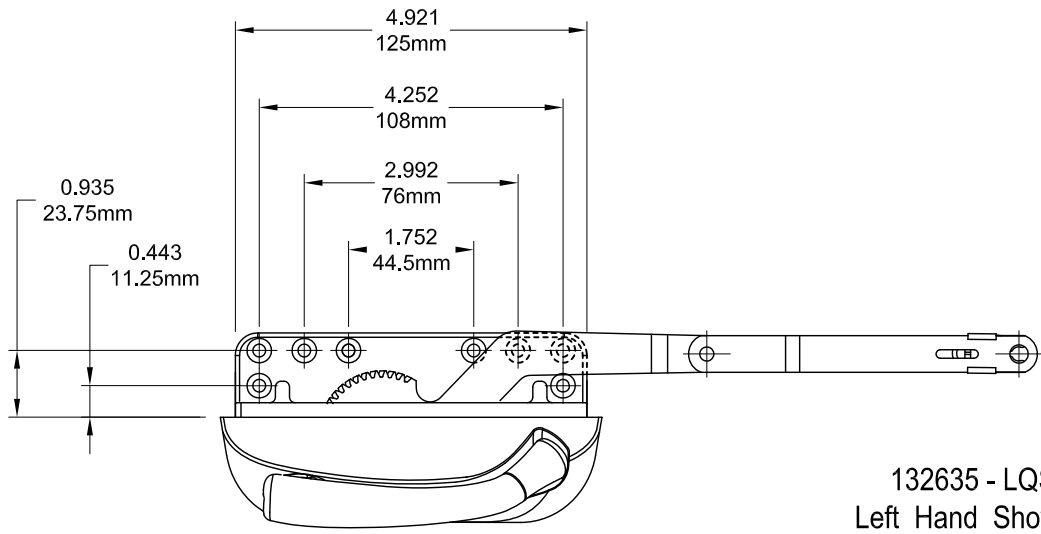

Decore Dyad Operator (Low Profile)

Product Name	Part Number	A (Arm Length)	Match Color
Decore Dyad Operator , 4.5" , LH	132635S - LQSS	4.5"	Red
Decore Dyad Operator , 4.5" , RH	132635S - RQSS	4.5"	Green
Decore Dyad Operator , 4.75" , LH	132635 - LQSS	4.75"	Red
Decore Dyad Operator , 4.75" , RH	132635 - RQSS	4.75"	Green

Cover and Crank Match Color

Part Number	Match Color
132066R1	Green
132067R1	Red

132066R1 Shown

132067R1 Shown

Match Color

Stud Bracket (Right Hand Shown)

Part Number	Material	Hand
190463	Steel	RH
190464	Steel	LH