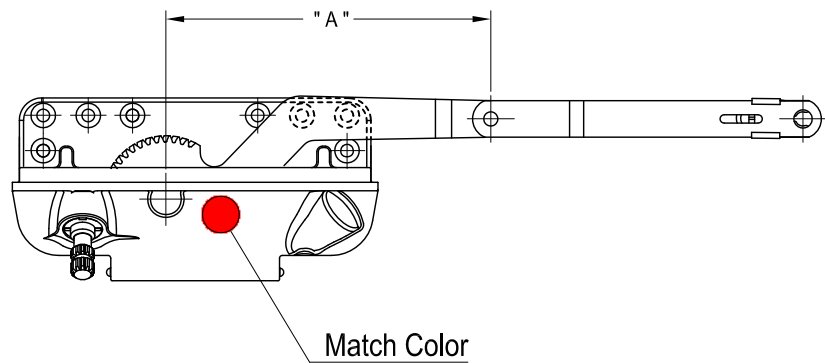

Decore Dyad Operator (Low Profile)

Product Name	Part Number	A (Arm Length)	Match Color
Decore Dyad Operator , 4.5" , LH	132635S - LQSS	4.5"	Red
Decore Dyad Operator , 4.5" , RH	132635S - RQSS	4.5"	Green
Decore Dyad Operator , 4.75" , LH	132635 - LQSS	4.75"	Red
Decore Dyad Operator , 4.75" , RH	132635 - RQSS	4.75"	Green

Cover and Crank Match Color

Part Number	Match Color
132066R1	Green
132067R1	Red

132066R1 Shown

132067R1 Shown

Match Color

Stud Bracket (Right Hand Shown)

Part Number	Material	Hand
190463	Steel	RH
190464	Steel	LH