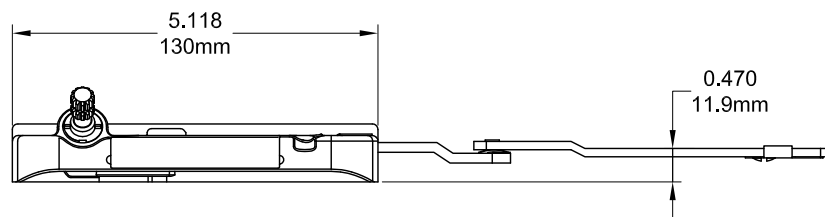

Decore Dyad Operator (Low Profile)

Product Name	Part Number	A (Arm Length)	Match Color
Decore Dyad Operator , 4.5" , LH	132635S - LQSS	4.5"	Red
Decore Dyad Operator , 4.5" , RH	132635S - RQSS	4.5"	Green
Decore Dyad Operator , 4.75" , LH	132635 - LQSS	4.75"	Red
Decore Dyad Operator , 4.75" , RH	132635 - RQSS	4.75"	Green

Cover and Crank Match Color

Part Number	Match Color
132066R1	Green
132067R1	Red

132066R1 Shown

132067R1 Shown

Match Color

Stud Bracket (Right Hand Shown)

Part Number	Material	Hand
190463	Steel	RH
190464	Steel	LH